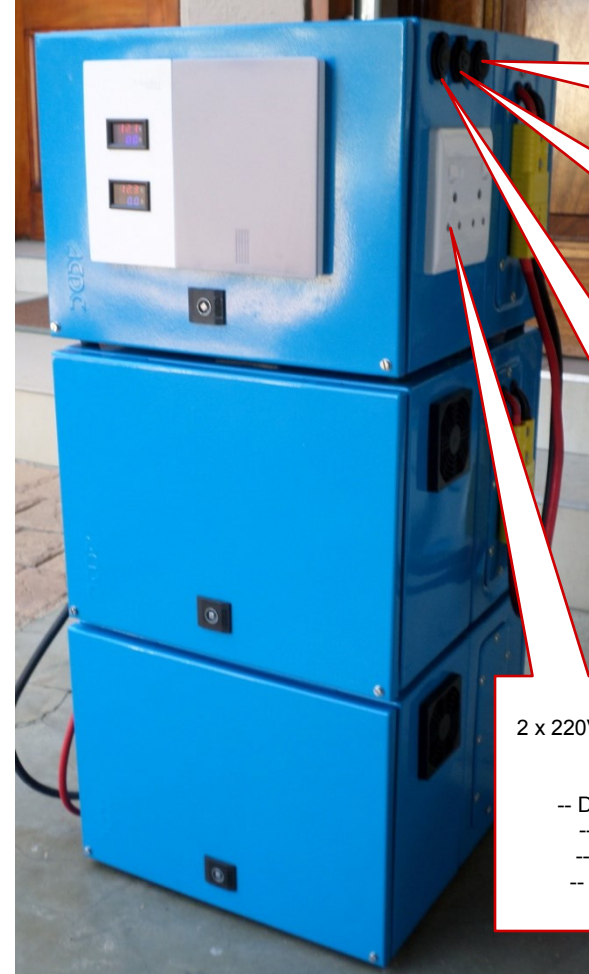

DIY Energy: 500w Island System

Connect point
for 8 X 5W LED
Lights

Solar Panel
Loading Meter

Solar Array
Connect

Energy
Consumption
Meter

400 Ah Battery
Back-Up

4 X Mobile Phone
Charge Points

12V Fridge
Connect

Laptop Connect

2 x 220V Plugs for:
-- TV
-- Decoder
-- Fan
-- Hi Fi
-- Radio

Each Kit Includes:

1 x Solar Panel Stand
1 x Solar Combiner Box
4 x 120 w Solar Panels
5m Solar Cable
2 x Battery Connectors
1 X 500w Controller Box
2 X 210 Ah Battery Boxes
4 X Solar Batteries
(Installed)
1 x Tool Kit
Assembly Instructions
Operating Instructions

Daytime Usage (8am – 4pm)

- Refrigerator (12V)
- TV
- Decoder
- Radio
- Fan
- Lights
- Mobile Phone Charging
- Computer / Laptop

Night Usage (5pm – 7am)

- Refrigerator (12V)
- TV (5 Hrs)
- Decoder (5Hrs)
- Lights (6Hrs)
- Computer / Laptop (3 Hrs)